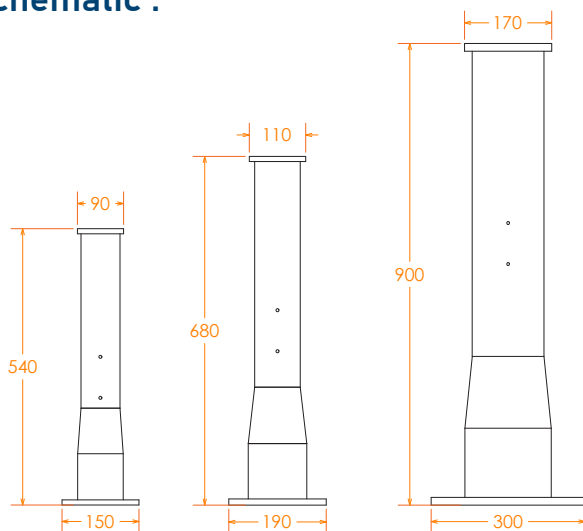

Schematic :