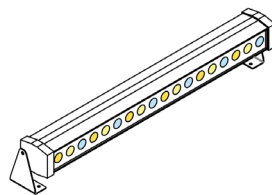

SINGLE COLOR

TUNEABLE WHITE