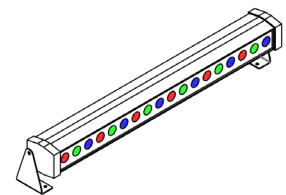

# WALLWASHER **NEW!**

Where Light Meets Elegance

AquaTronic Wallwasher is designed to illuminate architectural structures and water features with precision and elegance. Whether enhancing the beauty of a building façade or highlighting the dynamic flow of a water curtain, this product delivers uniform and powerful lighting. Its durable and versatile design makes it ideal for diverse lighting applications.

- ✓ 24VDC Powered
- ✓ DMX Controlled
- ✓ 50 cm Length
- ✓ Single Color, Tuneable White, RGB Options
- ✓ 18 High-Performance LEDs
- ✓ Dual Mounting Brackets
- ✓ IP68 Double O-Ring Socket
- ✓ Perfect for Architectural and Water Feature Lighting

## TECHNICAL DETAILS

<b>MODEL :</b> Wallwasher 118	<b>MODEL :</b> Wallwasher 209	<b>MODEL :</b> Wallwasher 306
<b>DIMENSION :</b> 500x52x55	<b>DIMENSION :</b> 500x52x55	<b>DIMENSION :</b> 500x52x55
<b>VOLTAGE :</b> 24 VDC	<b>VOLTAGE :</b> 24 VDC	<b>VOLTAGE :</b> 24 VDC
<b>POWER :</b> 18 W	<b>POWER :</b> 18 W	<b>POWER :</b> 18 W
<b>CURRENT :</b> 0.75 A	<b>CURRENT :</b> 0.75 A	<b>CURRENT :</b> 0.75 A
<b>COLORS :</b> Single Color	<b>COLORS :</b> Tunable Color	<b>COLORS :</b> RGB Color
<b>POWER &amp; DMX :</b> Combo Cable	<b>POWER &amp; DMX :</b> Combo Cable	<b>POWER &amp; DMX :</b> Combo Cable
<b>LUMINOUS :</b> 2160 lm	<b>LUMINOUS :</b> 1980 lm	<b>LUMINOUS :</b> 1025 lm
<b>WEIGHT :</b> 1.2 kg	<b>WEIGHT :</b> 1.2 kg	<b>WEIGHT :</b> 1.8 kg
<b>PRODUCT NO :</b> 3015	<b>PRODUCT NO :</b> 3016	<b>PRODUCT NO :</b> 3017

## Schematic :

SINGLE COLOR

TUNEABLE WHITE

RGB