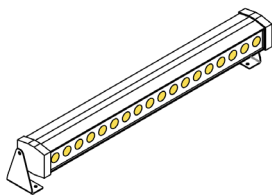

Schematic :

SINGLE COLOR